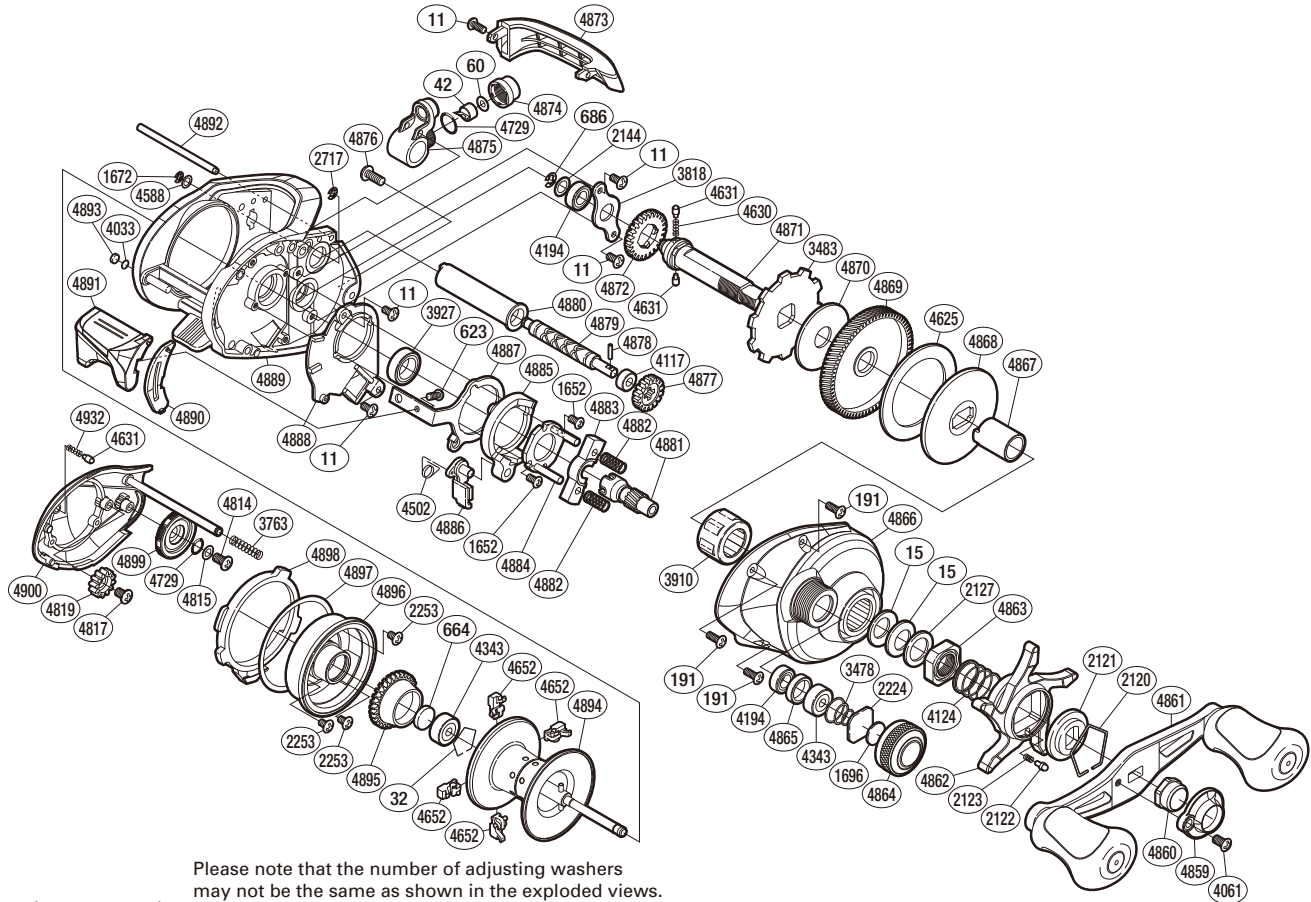

## CURADO S A-RB

CU-200I

Please note that the number of adjusting washers may not be the same as shown in the exploded views. (Adjustment will vary with each individual product.)

(51RH39F200U)

Part No.	Description	Part No.	Description	Part No.	Description
BNT0011	Screw	BNT4124	Star Drag Spring	BNT4875	Line Guide
BNT0015	Drag Spring Washer	BNT4194	Ball Bearing	BNT4876	Screw
BNT0032	Bearing Retainer	BNT4343	Ball Bearing	BNT4877	Idle Gear
BNT0042	Line Guide Pawl	BNT4502	Clutch Pawl Spring	BNT4878	Worm Shaft Pin
BNT0060	Spacer	BNT4588	Washer	BNT4879	Worm Shaft
BNT0191	Screw	BNT4625	Drag Washer	BNT4880	Level Wind Guard
BNT0623	Screw	BNT4630	Idle Gear Spring	BNT4881	Pinion Gear
BNT0664	Spacer B	BNT4631	Idle Gear Pin	BNT4882	Yoke Spring
BNT0686	E Lock	BNT4652	Brake Shoe	BNT4883	Yoke
BNT1652	Screw	BNT4729	O Ring	BNT4884	Clutch Cam Retainer
BNT1672	E Lock	BNT4814	Screw	BNT4885	Clutch Cam
BNT1696	Cast Control Spacer	BNT4815	Washer	BNT4886	Clutch Pawl
BNT2120	Click Plate Retainer	BNT4817	Screw	BNT4887	Clutch Plate
BNT2121	Star Drag Click Plate	BNT4819	Idle Gear	BNT4888	Clutch Guard
BNT2122	Click Pin	BNT4859	Handle Nut Plate	BNT4889	One-Piece Frame
BNT2123	Click Spring	BNT4860	Handle Nut	BNT4890	Clutch Bar Guide
BNT2127	Star Drag Spacer	BNT4861	Handle Assembly	BNT4891	Quick-Fire II Clutch Bar
BNT2144	Washer	BNT4862	Star Drag	BNT4892	Stabilizer Bar
BNT2224	Spool Tension Spacer	BNT4863	Star Drag Nut	BNT4893	Anti-Thrust Washer
BNT2253	Screw	BNT4864	Cast Control Cap	BNT4894	Spool Assembly
BNT2717	E Lock	BNT4865	Bearing Spacer	BNT4895	Brake Ring Gear
BNT3478	Spool Tension Spring	BNT4866	Right Side Plate	BNT4896	Brake Case
BNT3483	Anti-Reverse Ratchet	BNT4867	Roller Clutch Inner Tube	BNT4897	Washer
BNT3763	Side Plate Spring	BNT4868	Key Washer	BNT4898	Side Plate Cam Lever
BNT3818	Drive Shaft Retainer	BNT4869	Drive Gear	BNT4899	Brake Dial
BNT3910	Roller Clutch Bearing	BNT4870	Drag Washer	BNT4900	Left Side Plate
BNT3927	Ball Bearing	BNT4871	Drive Shaft	BNT4932	Click Spring
BNT4033	Washer	BNT4872	Idle Gear		
BNT4061	Screw	BNT4873	Level Wind Protector		
BNT4117	Bushing	BNT4874	Pawl Cap	BNT4692	B-100 Oil (accessory)